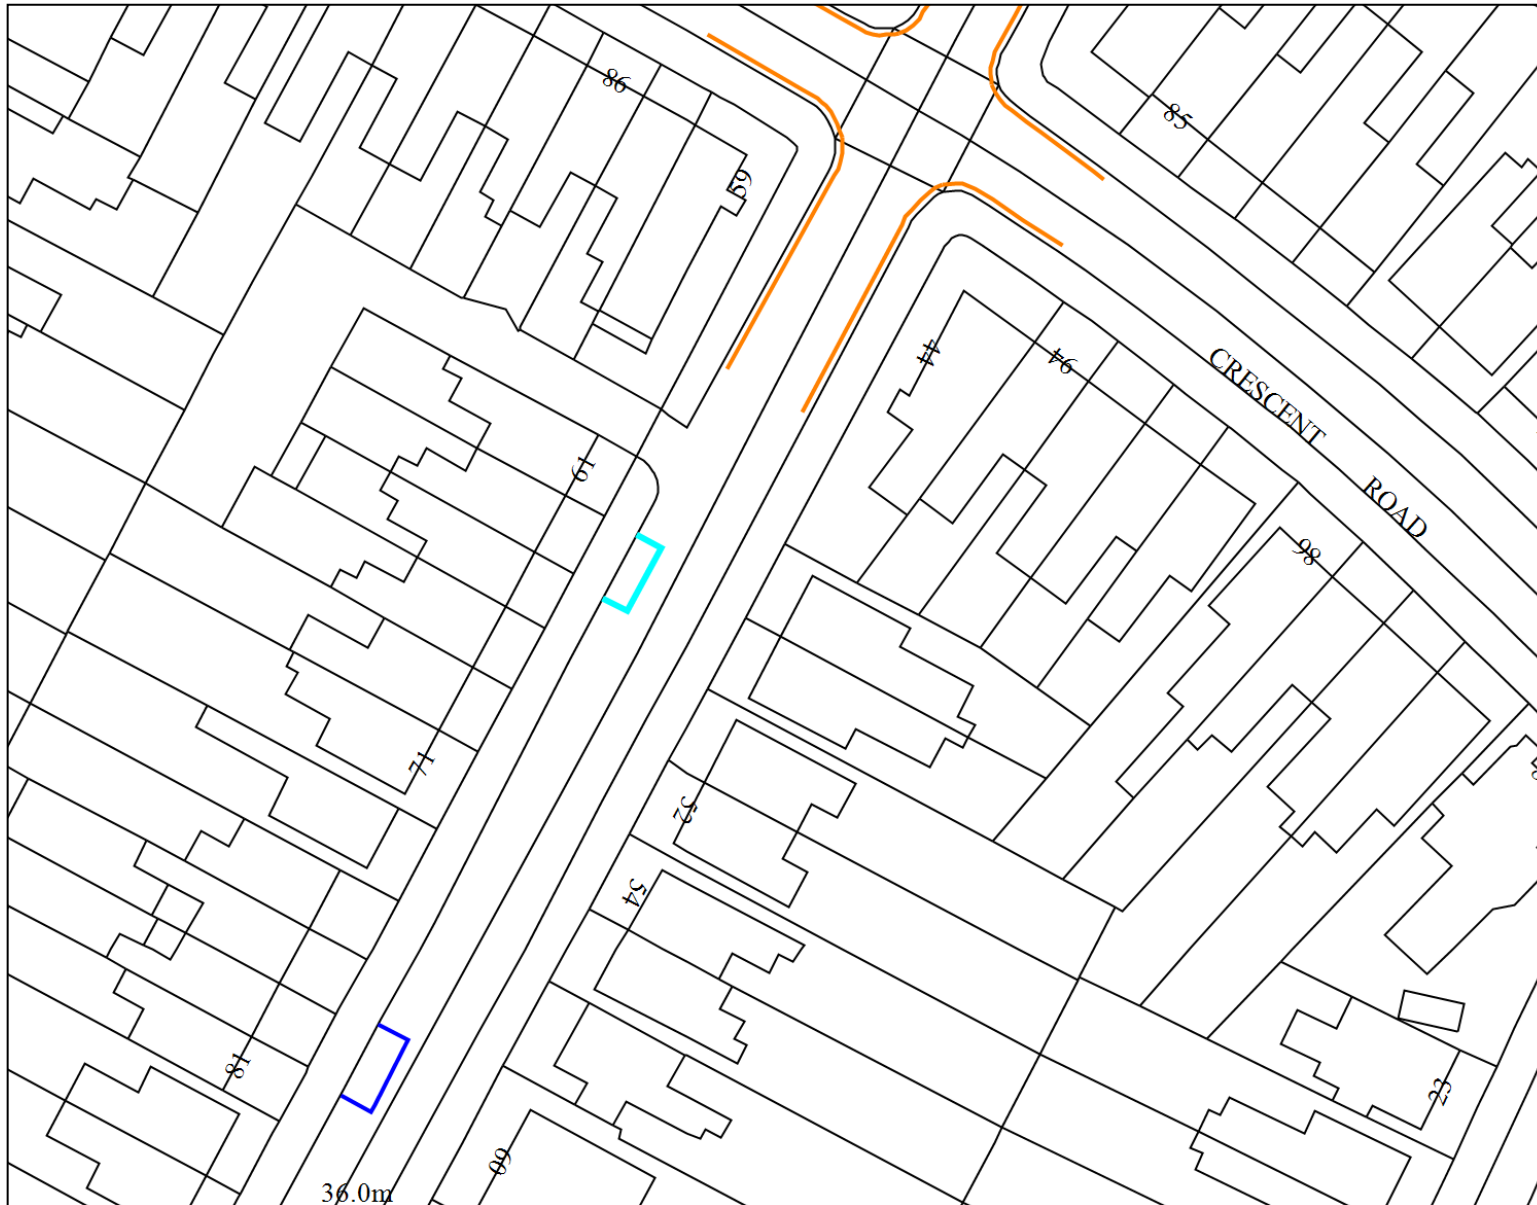

Upton Road Broadstairs

Proposed disabled bay
outside 37 Upton Road
Broadstairs

SLI 100018261

Durban Road Margate

Proposed disabled bay
outside 5 Durban Road

SLI 100018261

St Mildreds Road Margate

Proposed disabled bay
outside 20 St Mildreds Road
Margate

SLI 100018261

Crescent Road Ramsgate

Proposed disabled bay
outside 84 Crescent Road
Ramsgate

SLI 100018261

Royal Road Ramsgate

Proposed disabled bay
outside 27 Royal Road
Ramsgate

SLI 100018261

South Eastern Road Ramsgate

Proposed disabled bay
outside 63 South Eastern
Road Ramsgate

SLI 100018261

Ethelbert Square Westgate

Proposed disabled bay
outside 45 Ethelbert Square
Westgate

SLI 100018261